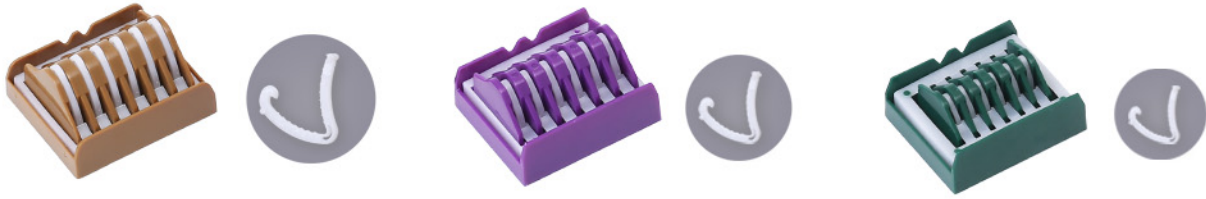

# Implantable Ligating Clips

## Features:

- + Three sizes to ligate vessel structures from 3mm to 16mm.
- + Integrated teeth to ensure greater stability and prevent slippage on the vessel.
- + Distinct tactile feedback confirms jaw seating and secure vessel placement.
- + Clips delivered in color-coded cartridge for easy identification.
- + No interference with CT, MRI or X-ray diagnostics.

Code No.	Specification	Color of Cartridge	Cartridges/ Box
LC-01	XL	Yellow 	14
LC-02	L	Purple 	14
LC-03	ML	Green 	14