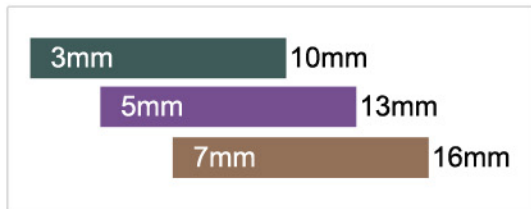

# Implantable Ligating Clips

## Features:

- + Three sizes to ligate vessel structures from 3mm to 16mm.
- + Integrated teeth to ensure greater stability and prevent slippage on the vessel.
- + Distinct tactile feedback confirms jaw seating and secure vessel placement.
- + Clips delivered in color-coded cartridge for easy identification.
- + No interference with CT, MRI or X-ray diagnostics.

Code No.	Specification	Color of Cartridge	Cartridges/ Box
LC-01	XL	Yellow 	14
LC-02	L	Purple 	14
LC-03	ML	Green 	14